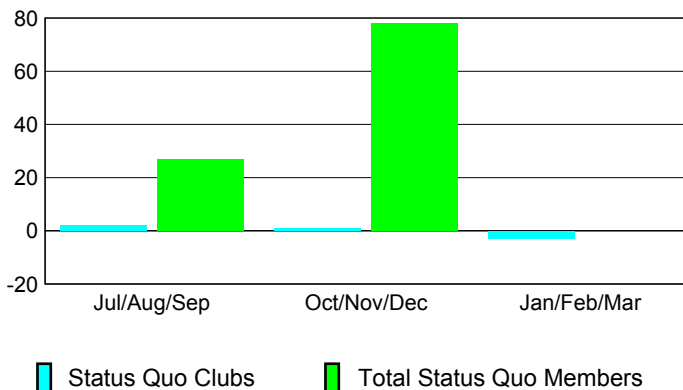

Club Results 2008-2009

Goal, New, Dropped, Gain/Loss

Comparison of Club Gain/Loss

Current Year Compared to the Previous Year

YTD Status Quo Clubs 2008-2009

Status Quo Clubs Compared to Status Quo Members

MEMBERSHIP

Membership Results 2008-2009

Membership 2007-2008

Month	Net Memb	Actual New	Actual Dropped	Gain/Loss of	Gain/Loss of
	Goal	New Memb	Dropped Memb	Memb	Memb
Jul/Aug/Sep	50	20	-65	-45	4
Oct/Nov/Dec	50	67	-43	24	1
Jan/Feb/Mar	50	59	-74	-15	-42
Totals	150	146	-182	-36	-37