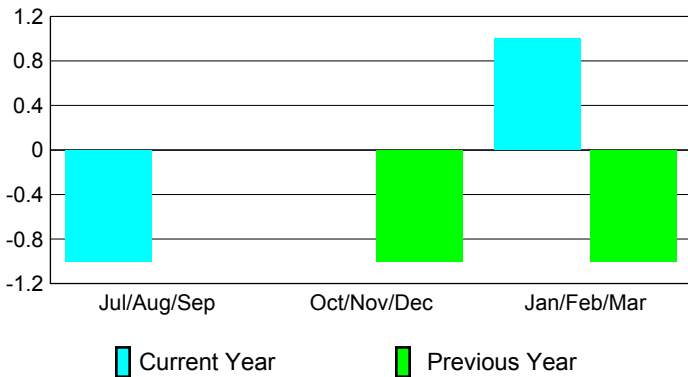

2008-2009 GMT Quarterly Report for District (or Undistricted) District 323D1

GMT: **KAMLESH JAIN**

Location: **INDIA**

GMT CA: **6**

CLUBS

Club Results 2008-2009

Clubs 2007-2008

Month	New Club	Actual New	Actual Dropped	Gain/Loss of	Gain/Loss of
	Goal	New Clubs	Dropped Clubs	Clubs	Clubs
Jul/Aug/Sep	2	0	-1	-1	0
Oct/Nov/Dec	2	0	0	0	-1
Jan/Feb/Mar	1	0	1	1	-1
Totals	5	0	0	0	-2

Club Results 2008-2009

Goal, New, Dropped, Gain/Loss

Comparison of Club Gain/Loss

Current Year Compared to the Previous Year

YTD Status Quo Clubs 2008-2009

Status Quo Clubs Compared to Status Quo Members

MEMBERSHIP