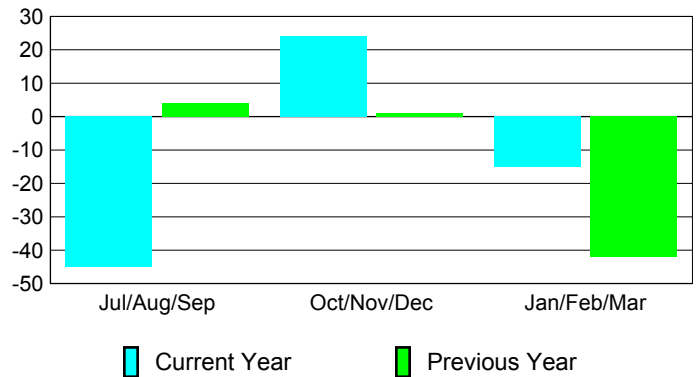

Membership Results 2008-2009

Membership 2007-2008

Month	Net Memb	Actual New	Actual Dropped	Gain/Loss of	Gain/Loss of
	Goal	New Memb	Dropped Memb	Memb	Memb
Jul/Aug/Sep	50	20	-65	-45	4
Oct/Nov/Dec	50	67	-43	24	1
Jan/Feb/Mar	50	59	-74	-15	-42
Totals	150	146	-182	-36	-37

Membership Results 2008-2009

Goal, New, Dropped, Gain/Loss

Comparison of Membership Gain/Loss

Current Year Compared to the Previous Year

Gender Comparison 2008-2009