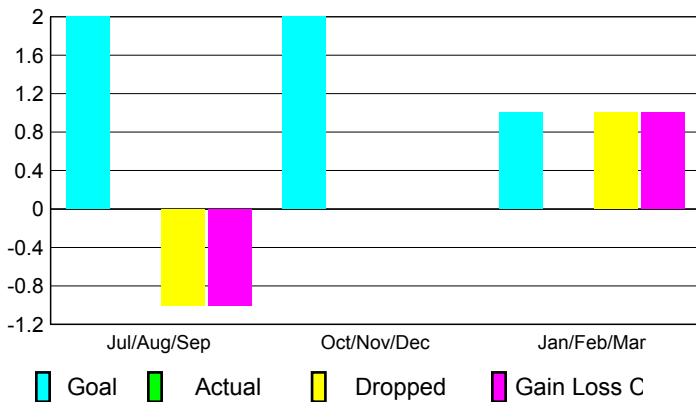

2008-2009 GMT Quarterly Report for District (or Undistricted) District 323D1

GMT: **KAMLESH JAIN**

Location: **INDIA**

GMT CA: **6**

CLUBS

Club Results 2008-2009

Clubs 2007-2008

Month	New Club	Actual New	Actual Dropped	Gain/Loss of	Gain/Loss of
	Goal	New Clubs	Dropped Clubs	Clubs	Clubs
Jul/Aug/Sep	2	0	-1	-1	0
Oct/Nov/Dec	2	0	0	0	-1
Jan/Feb/Mar	1	0	1	1	-1
Totals	5	0	0	0	-2

Club Results 2008-2009

Goal, New, Dropped, Gain/Loss

Comparison of Club Gain/Loss

Current Year Compared to the Previous Year

YTD Status Quo Clubs 2008-2009

Status Quo Clubs Compared to Status Quo Members

MEMBERSHIP

Membership Results 2008-2009

Membership 2007-2008

Month	Net Memb	Actual New	Actual Dropped	Gain/Loss of	Gain/Loss of
	Goal	New Memb	Dropped Memb	Memb	Memb
Jul/Aug/Sep	50	20	-65	-45	4
Oct/Nov/Dec	50	67	-43	24	1
Jan/Feb/Mar	50	59	-74	-15	-42
Totals	150	146	-182	-36	-37