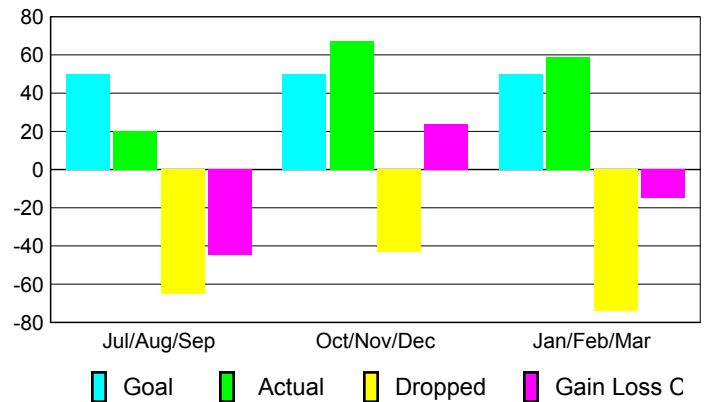

Membership Results 2008-2009

Goal, New, Dropped, Gain/Loss